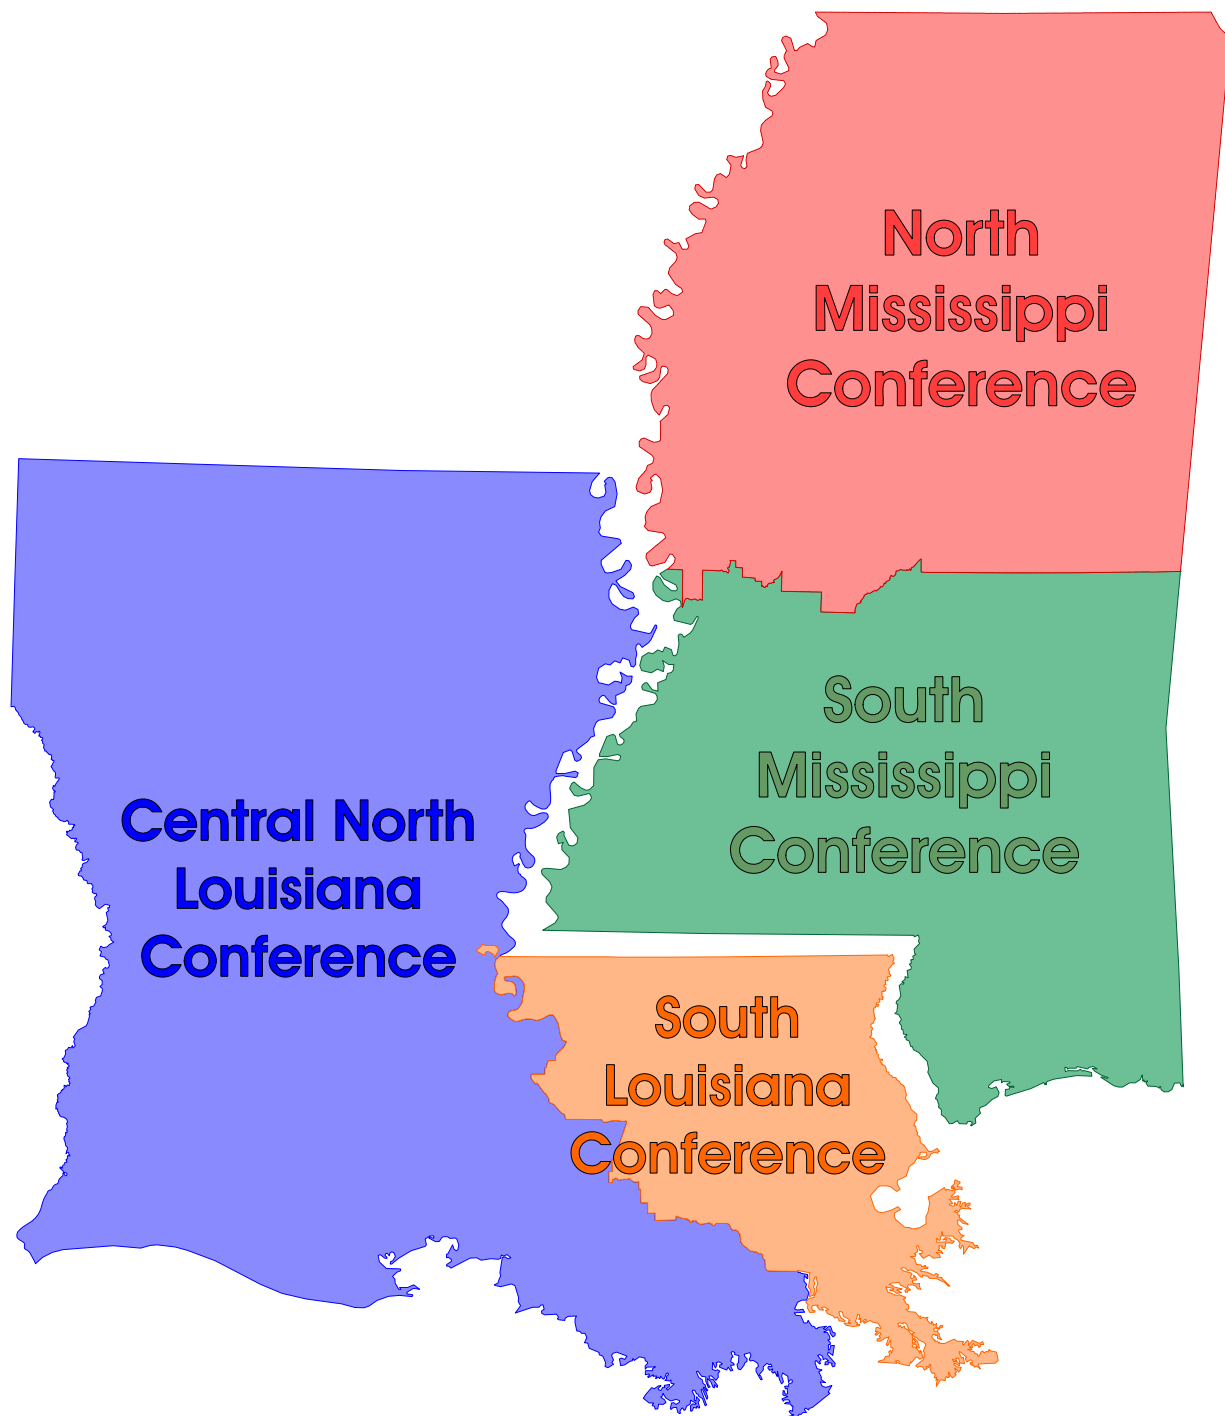

8th Episcopal District Conference Boundaries