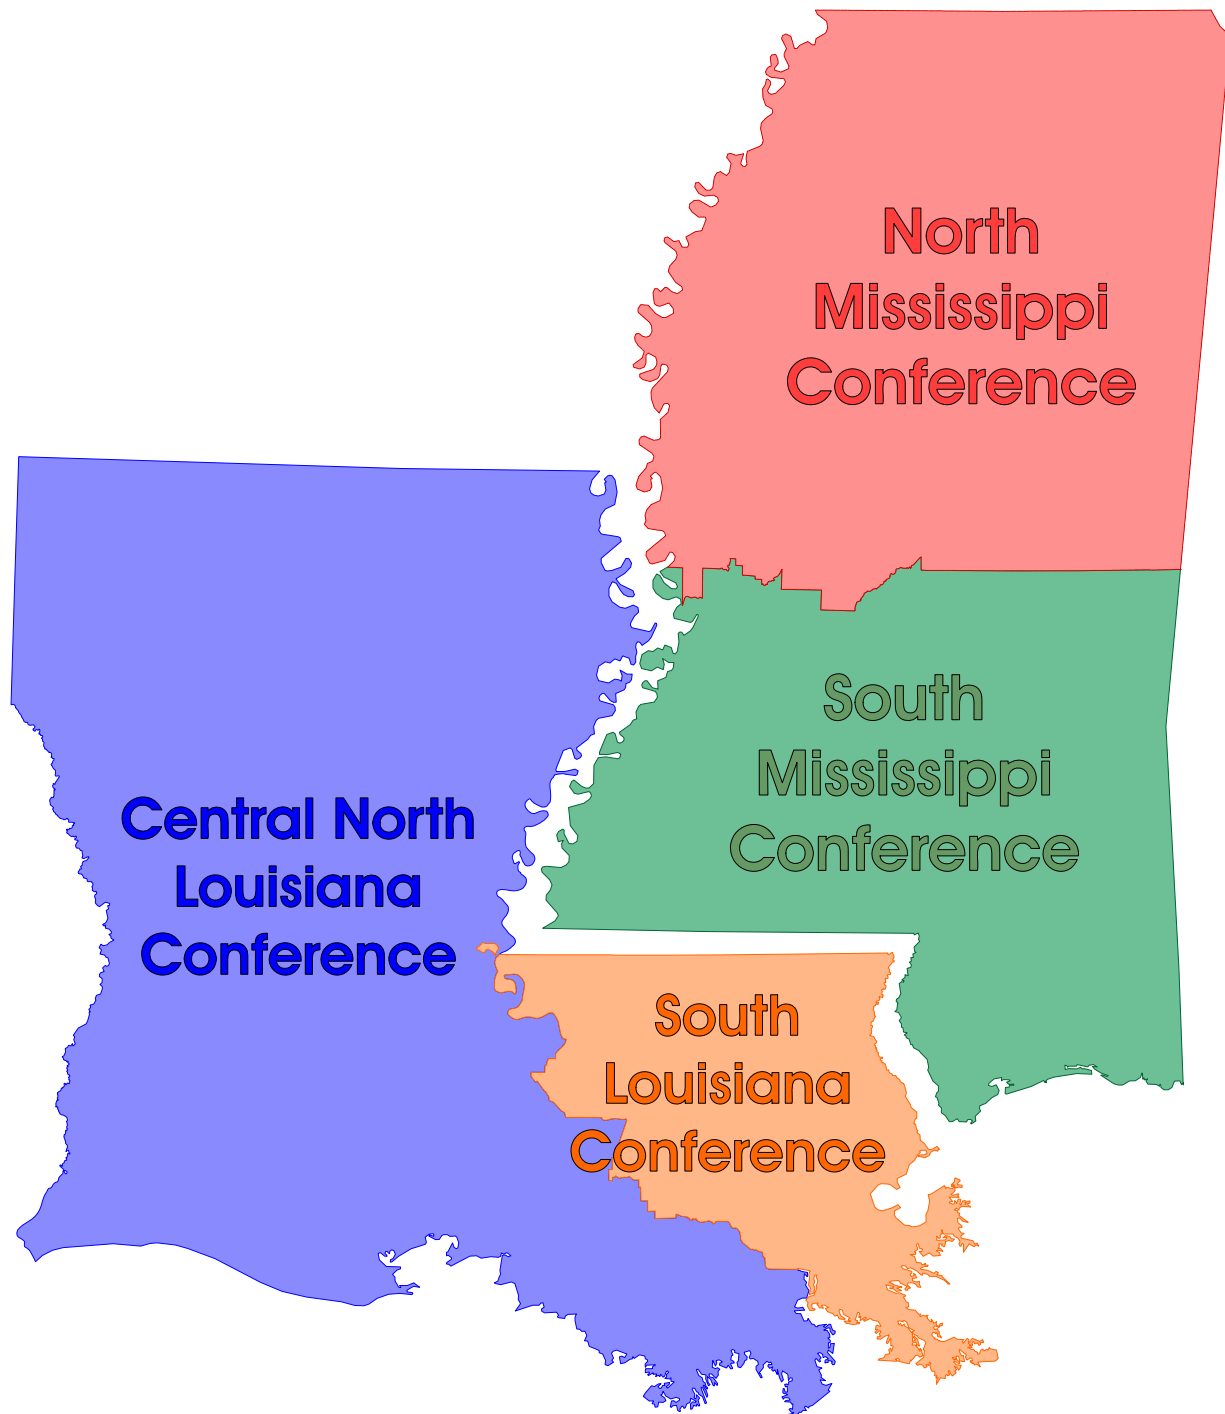

8th Episcopal District Conference Boundaries