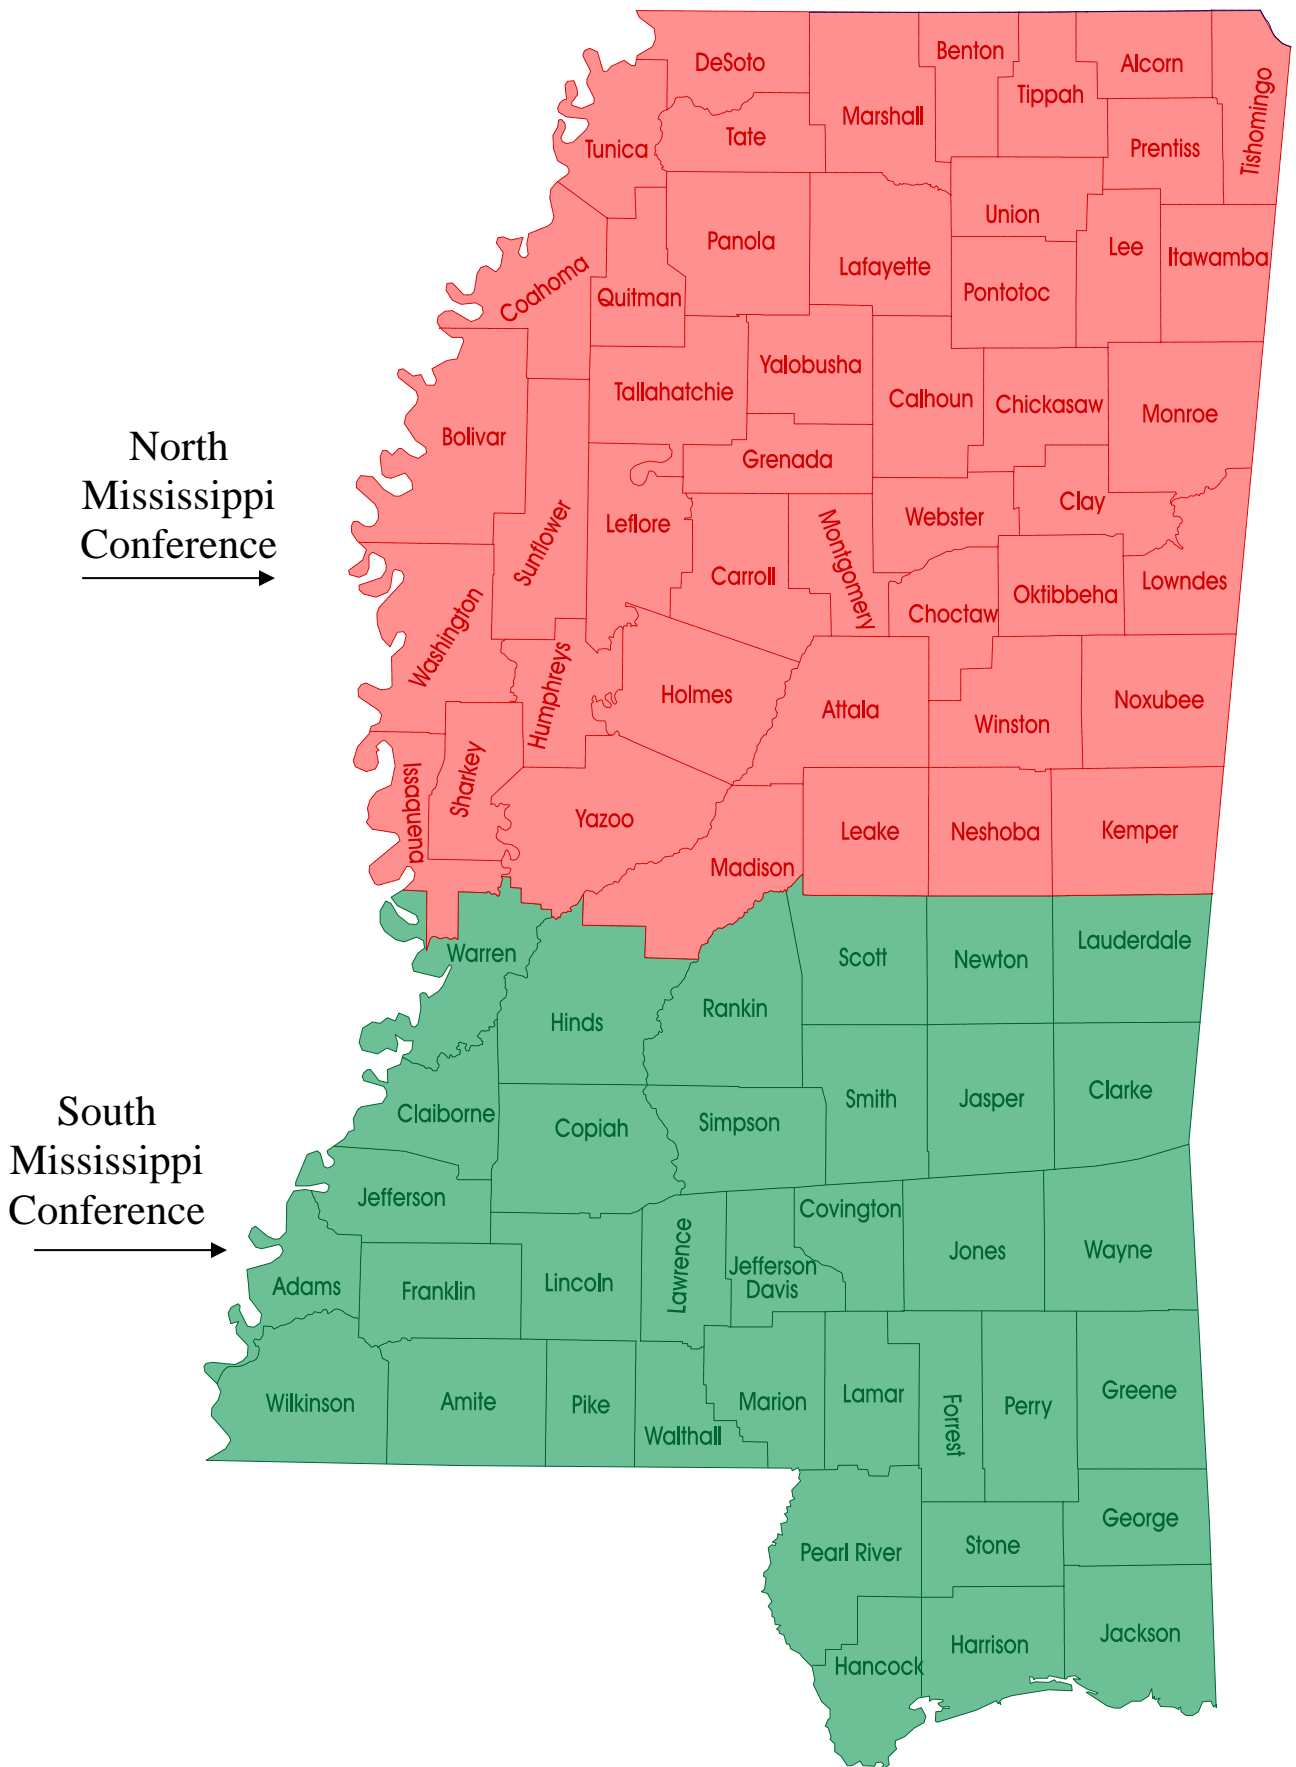

State Of Mississippi Conference Boundaries